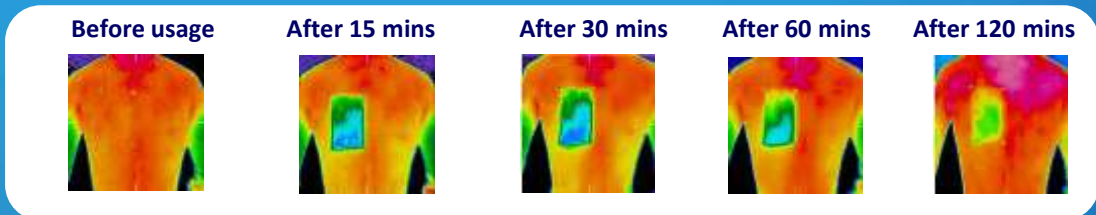

GEL PATCH *Pain Reliever*

SALONPAS® GEL-PATCH®

Stretch & Attach! Ready To Move Again!!

New innovated product, helps relieving the pain in certain parts of body, suitable for high intensity active person. Easy to use and practical.

1. Cool – Warm Sensation

Its cool sensation as the first aid to relieve sprain, strain, swollen followed by warm sensation of the active ingredients to relieve the pain.

2. Elastic – Stretchable to 1.5X

Stretchable and elastic, the shape can follow the pain area, even in difficult places such as knee, elbow, joints, etc.

3. PAINLESS REMOVAL

Gentle in the skin, painless while removing the patch.